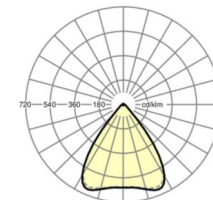

CHARACTERISTICS

Order number	19430006164
EAN number	4020863407415
Commodity code	94051190
Certification mark	IP 20, Protection class I, VDU 65°<3000, ENEC10 VDE, F, HACCP DIN10500/Food/IFS-application-related suitability/BRC, Indoor, CE
Impact resistance (IK rating)	IK03 (-20°C bis 40°C)
Ambient temperatur	ta -20°C to 40°C
Special properties	Ready for IoT
Warranty period	5 years
State funding programs	BEG - Federal funding for efficient buildings (valid only for Germany)

ELECTRICAL ENGINEERING

Controller	Electronic driver DALI2 (1 pcs.)
System output	37W
Mains voltage	230V/50Hz
Circuit breakers (inrush current)	20 pieces/B10, 32 pieces/B16, 33 pieces/C10, 53 pieces/C16
Energy efficiency class/light source	D

LIGHTING TECHNOLOGY

Placement	LED, Colour rendering/Light colour CRI ≥ 80 / 6500K
Colour tolerance (MacAdam)	3SDCM
Photobiological safety (Luminaire)	RG1
Nominal luminous flux	5845lm
LED service life	50000h L80/B10 (Tq 40°C)
Luminaire luminous efficiency	156lm/W
Beam angle	80° (C0) / 80° (C90)
UGR lat./long.	17.7 / 17.9

MECHANICS

Housing colour	black RAL 9005
Dimensions (LxWxH/DxH)	1531mm x 55mm x 37mm
Weight (net)	1.9kg
Type of installation	Mounting rail system installation, Light structure

Dimensions

L	1531 mm	Length
B	55 mm	Width
H	37 mm	Height

DEEP-LINK

<https://www.regiolux.de/en/article/19430006164>