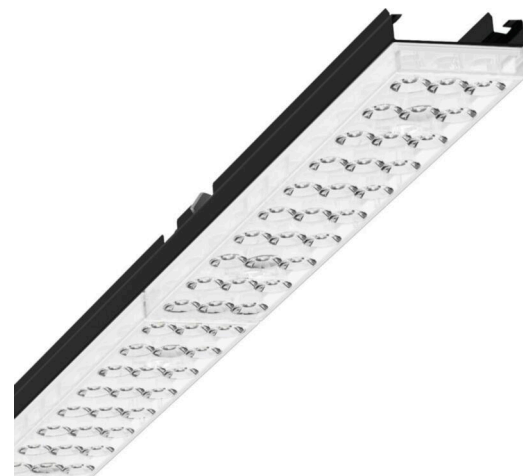

CHARACTERISTICS

Order number	19430006164
EAN number	4020863407415
Commodity code	94051190
Certification mark	IP 20, Protection class I, VDU 65°<3000, ENEC10 VDE, F, HACCP DIN10500/Food/IFS-application-related suitability/BRC, Indoor, CE
Impact resistance (IK rating)	IK03 (-20°C bis 40°C)
Ambient temperatur	ta -20°C to 40°C
Special properties	Ready for IoT
Warranty period	5 years
State funding programs	BEG - Federal funding for efficient buildings (valid only for Germany)

ELECTRICAL ENGINEERING

Controller	Electronic driver DALI2 (1 pcs.)
System output	37W
Mains voltage	230V/50Hz
Circuit breakers (inrush current)	20 pieces/B10, 32 pieces/B16, 33 pieces/C10, 53 pieces/C16
Energy efficiency class/light source	D

LIGHTING TECHNOLOGY

Placement	LED, Colour rendering/Light colour CRI ≥ 80 / 6500K
Colour tolerance (MacAdam)	3SDCM
Photobiological safety (Luminaire)	RG1
Nominal luminous flux	5845lm
LED service life	50000h L80/B10 (Tq 40°C)
Luminaire luminous efficiency	156lm/W
Beam angle	80° (C0) / 80° (C90)
UGR lat./long.	17.7 / 17.9

MECHANICS

Housing colour	black RAL 9005
Dimensions (LxWxH/DxH)	1531mm x 55mm x 37mm
Weight (net)	1.9kg
Type of installation	Mounting rail system installation, Light structure

Dimensions

L	1531 mm	Length
B	55 mm	Width
H	37 mm	Height

DEEP-LINK

<https://www.regiolux.de/en/article/19430006164>

Reference	LED 6000lm 865
ηLB	100 %
Φ ↓/↑	98 % / 2 %
UGR lat./long.	17.7 / 17.9
VDU	65° < 3000cd/m²